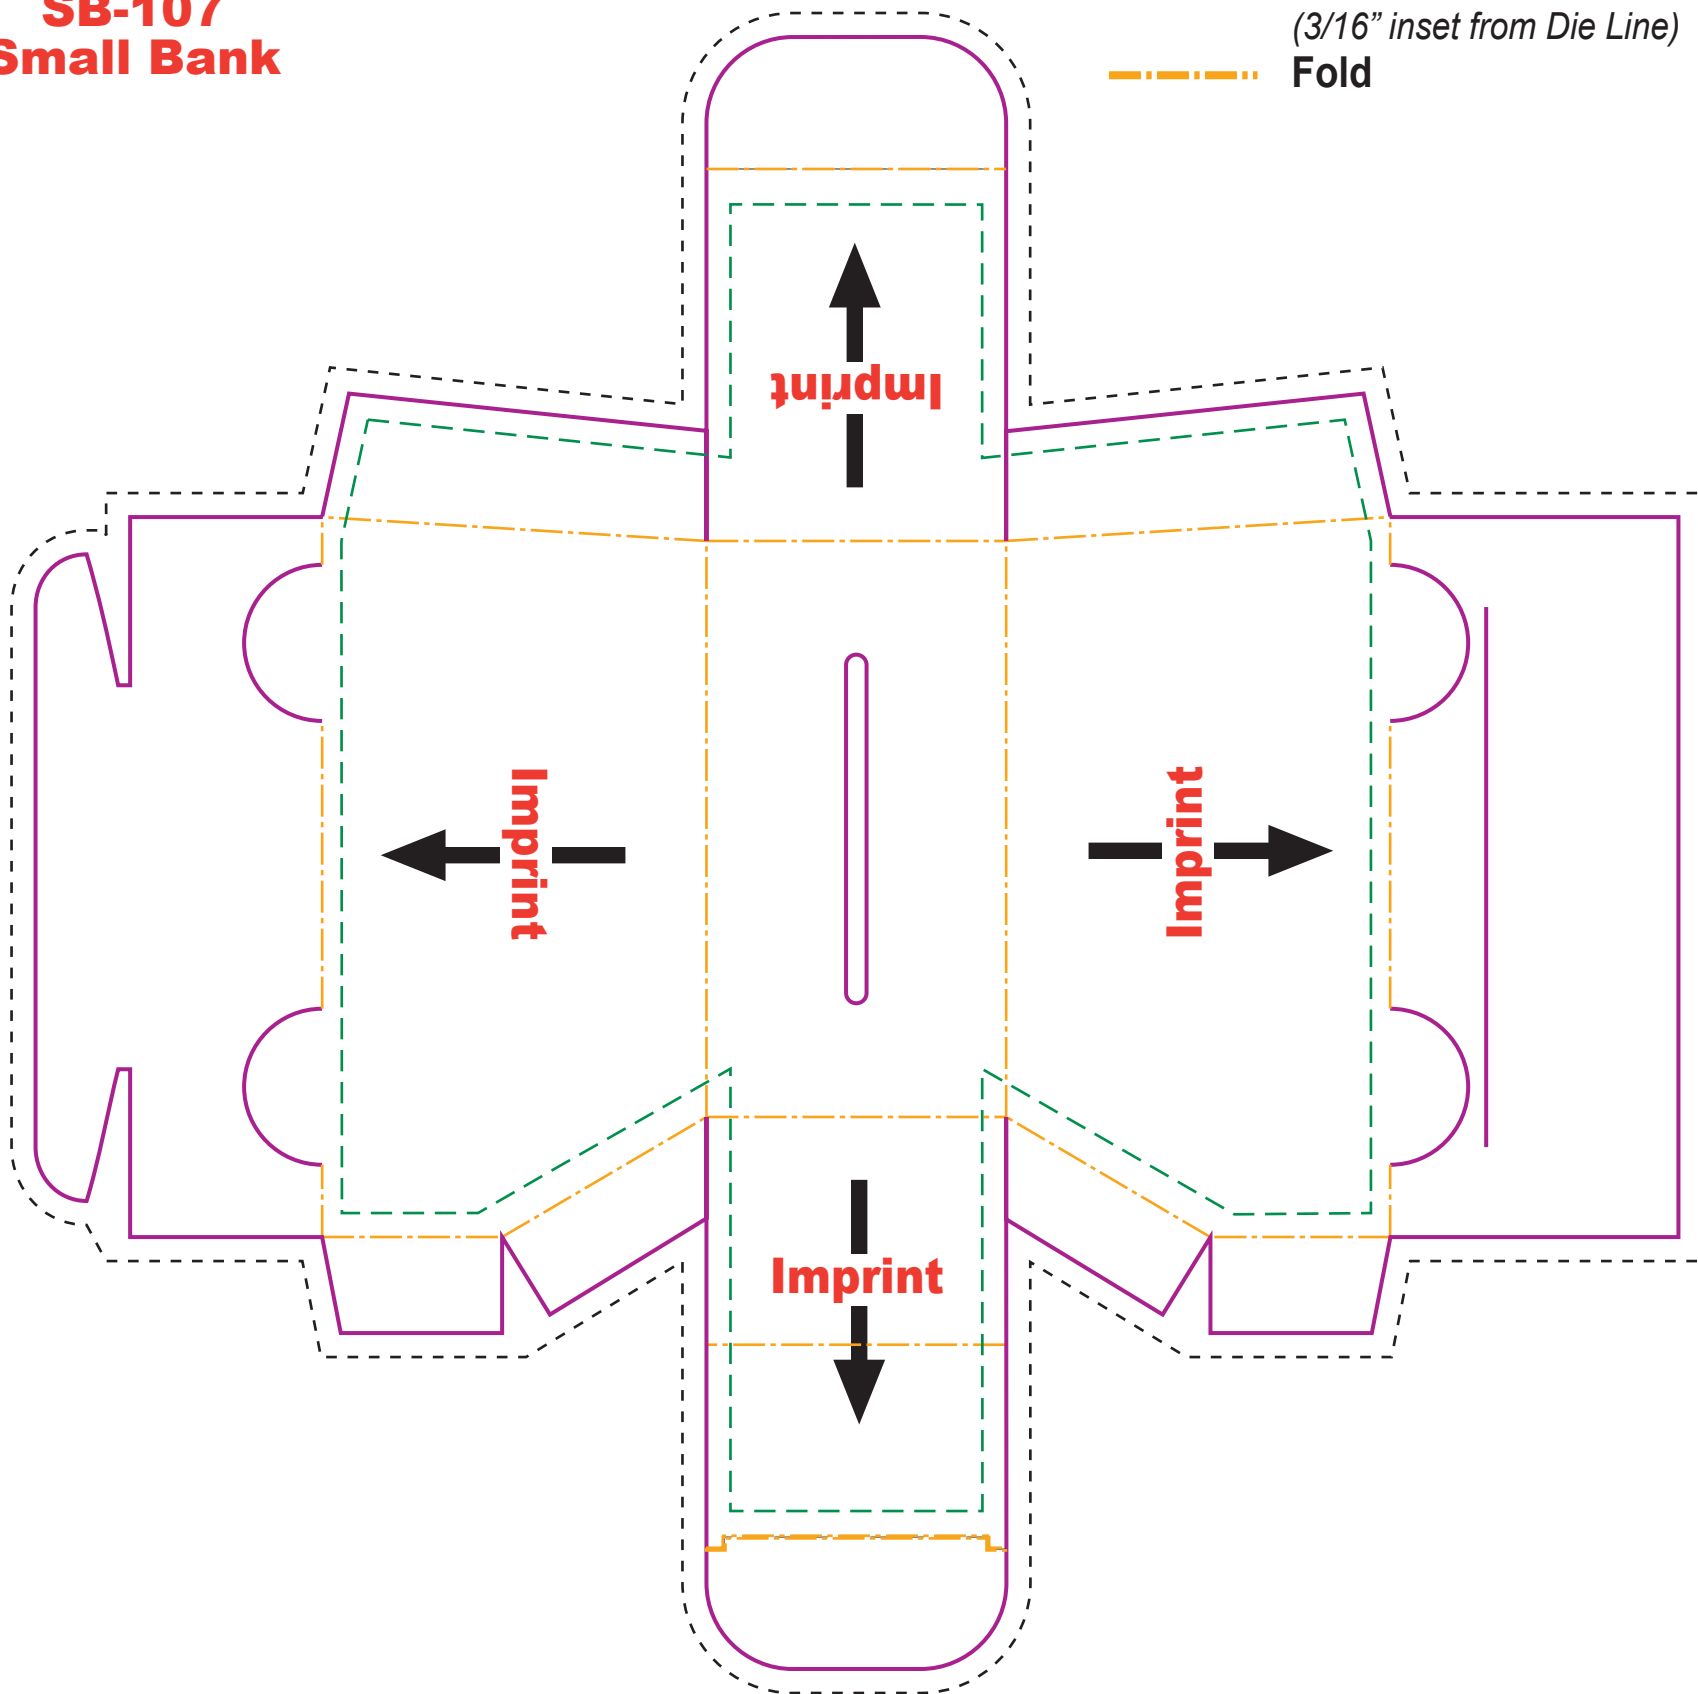

Actual size
Width: 8.5 in.
Height: 8.5 in.

SB-107
Small Bank

- **Bleed Line**
(1/8" offset from Die Line)
- **Die Line**
(represents actual cut product)
- - - - **Live Area**
(3/16" inset from Die Line)
- · - · - **Fold**

Please keep all text and graphics inside the Live Area unless the graphic element is intended to bleed. Borders, if included, should bleed outward from the Live Area. Please model spot colors using the Pantone solid coated Matching System
Please submit all Fonts and Links for output with your Final Composite.